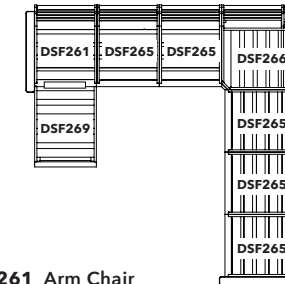

STRATFORD COLLECTION

- 1 x DSF261 Arm Chair
- 5 x DSF265 Modular Expansion
- 1 x DSF266 Sectional Corner Piece
- 1 x DSF269 Chaise Extension