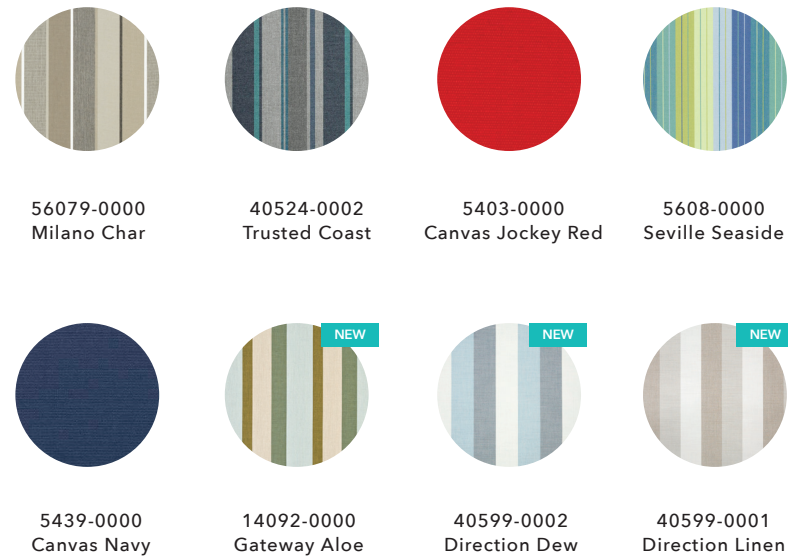

Canvas Navy

Bliss Dew

DESIGNER FRAME COLOURS

HEADREST & THROW PILLOW FABRICS (A20, TP12, TP17)

DEEP SEATING FABRICS (DSC21, DSC03, DSC24*, DSC05)

*DSC24 Sectional Corner Piece is NOT AVAILABLE in Peyton Granite, Milano Char, Direction Linen or Direction Dew.

SEAT CUSHION + LOUNGE PAD FABRICS (SC20, SC21, LP02)