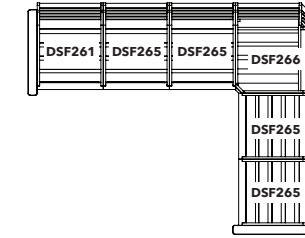

STRATFORD COLLECTION

- 1 x DSF261 Arm Chair
- 4 x DSF265 Modular Expansion
- 1 x DSF266 Sectional Corner Piece