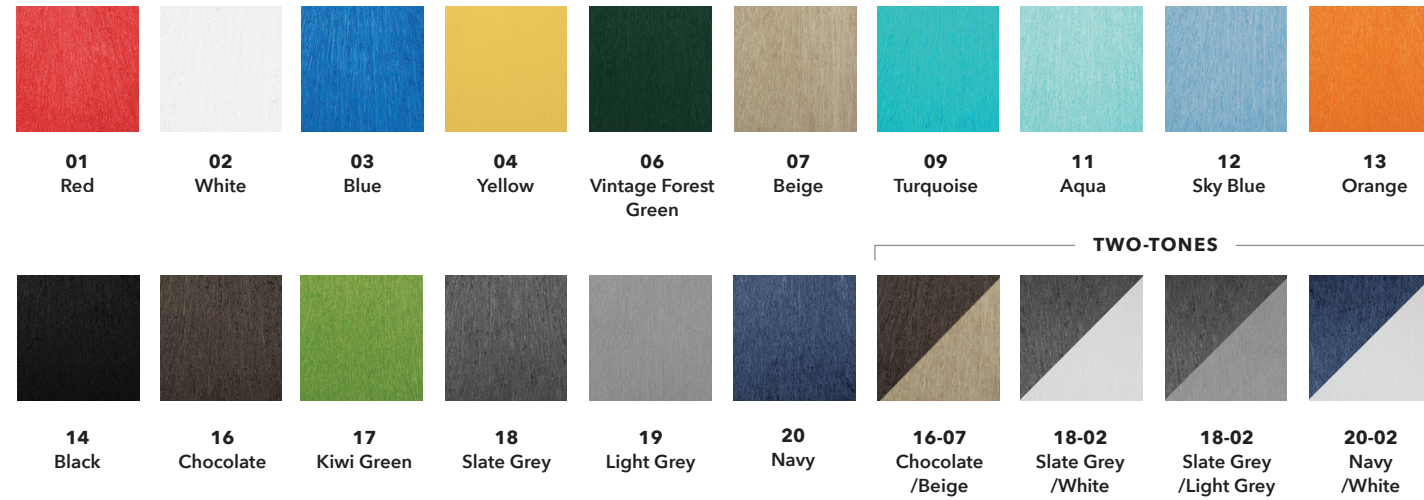

* Sunbrella Select fabric is an exclusive made-to-order fabric that is only available to Specialty Retailers

DEEP SEATING CUSHIONS

Bring the cozy comfort of indoor furniture outside. Resistant to fading, stains, and UV rays, our cushions feature premium Sunbrella fabrics that are durable, colorful, and designed to last. These cushions are compatible with both of our deep seating collections.

Canvas Navy

Bliss Dew

DESIGNER FRAME COLOURS

HEADREST & THROW PILLOW FABRICS (A20, TP12, TP17)

DEEP SEATING FABRICS (DSC21, DSC03, DSC24*, DSC05)

*DSC24 Sectional Corner Piece is NOT AVAILABLE in Peyton Granite, Milano Char, Direction Linen or Direction Dew.