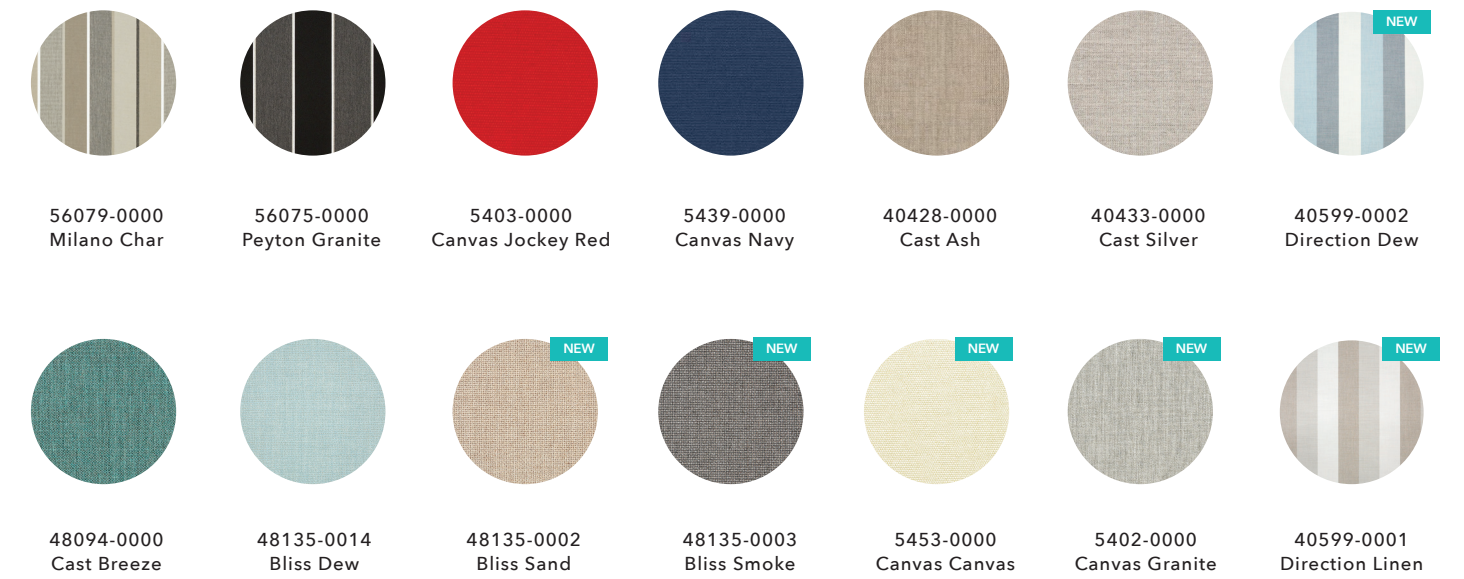

* Sunbrella Select fabric is an exclusive made-to-order fabric that is only available to Specialty Retailers

DEEP SEATING CUSHIONS

Bring the cozy comfort of indoor furniture outside. Resistant to fading, stains, and UV rays, our cushions feature premium Sunbrella fabrics that are durable, colorful, and designed to last. These cushions are compatible with both of our deep seating collections.

Canvas Navy

Bliss Dew

DESIGNER FRAME COLOURS

HEADREST & THROW PILLOW FABRICS (A20, TP12, TP17)

DEEP SEATING FABRICS (DSC21, DSC03, DSC24*, DSC05)

*DSC24 Sectional Corner Piece is NOT AVAILABLE in Peyton Granite, Milano Char, Direction Linen or Direction Dew.