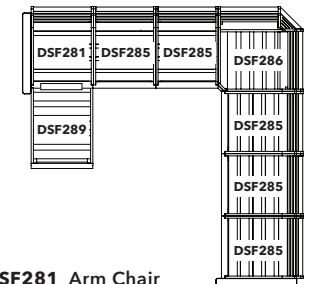

TOFINO COLLECTION

- 1 x DSF281 Arm Chair
- 5 x DSF285 Modular Expansion
- 1 x DSF286 Sectional Corner Piece
- 1 x DSF289 Chaise Extension