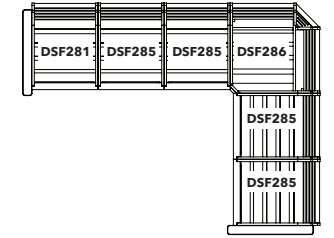

TOFINO COLLECTION

- 1 x DSF281 Arm Chair
- 4 x DSF285 Modular Expansion
- 1 x DSF286 Sectional Corner Piece