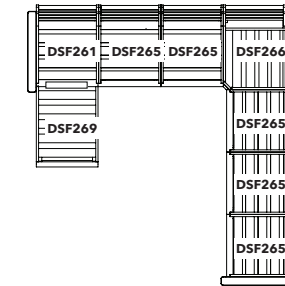

STRATFORD COLLECTION

- 1 x DSF261 Arm Chair
- 5 x DSF265 Modular Expansion
- 1 x DSF266 Sectional Corner Piece
- 1 x DSF269 Chaise Extension