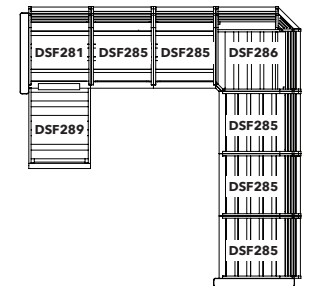

TOFINO COLLECTION

- 1 x DSF281 Arm Chair
- 5 x DSF285 Modular Expansion
- 1 x DSF286 Sectional Corner Piece
- 1 x DSF289 Chaise Extension