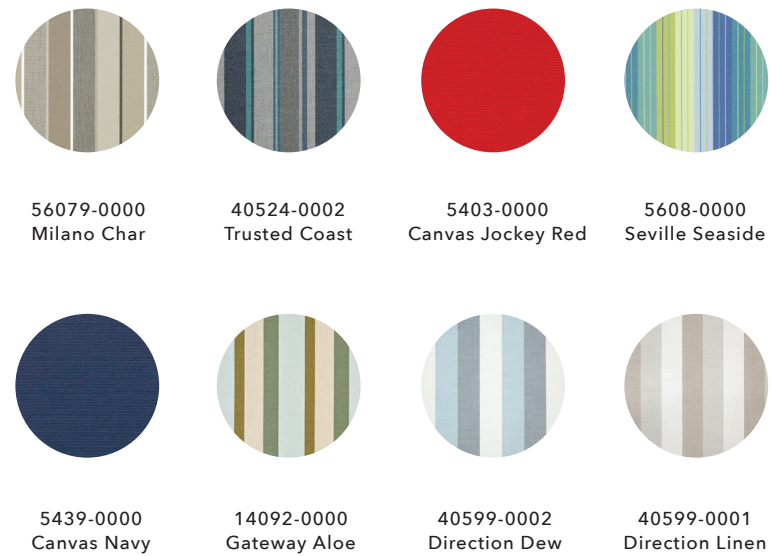

HEADREST PILLOW FABRIC (A20)

DEEP SEATING FABRICS (DSC21, DSC03, DSC24*, DSC05, DSH21)

* DSC24 Sectional Corner Piece is NOT AVAILABLE in Peyton Granite, Milano Char, Direction Linen or Direction Dew.

SEAT CUSHION + LOUNGE PAD FABRICS (SC20, SC21, LP02)