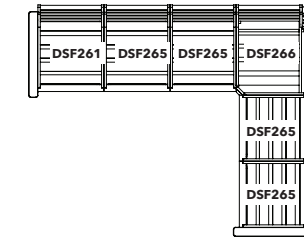

L-SHAPE SECTIONAL

Dimensions: 109" x 85"
Approximately 65 ft²

U-SHAPE SECTIONAL

Dimensions: 109" x 109"
Approximately 83 ft²

CHAISE SECTIONAL

Dimensions: 104" x 63"
Approximately 46 ft²

STRATFORD COLLECTION