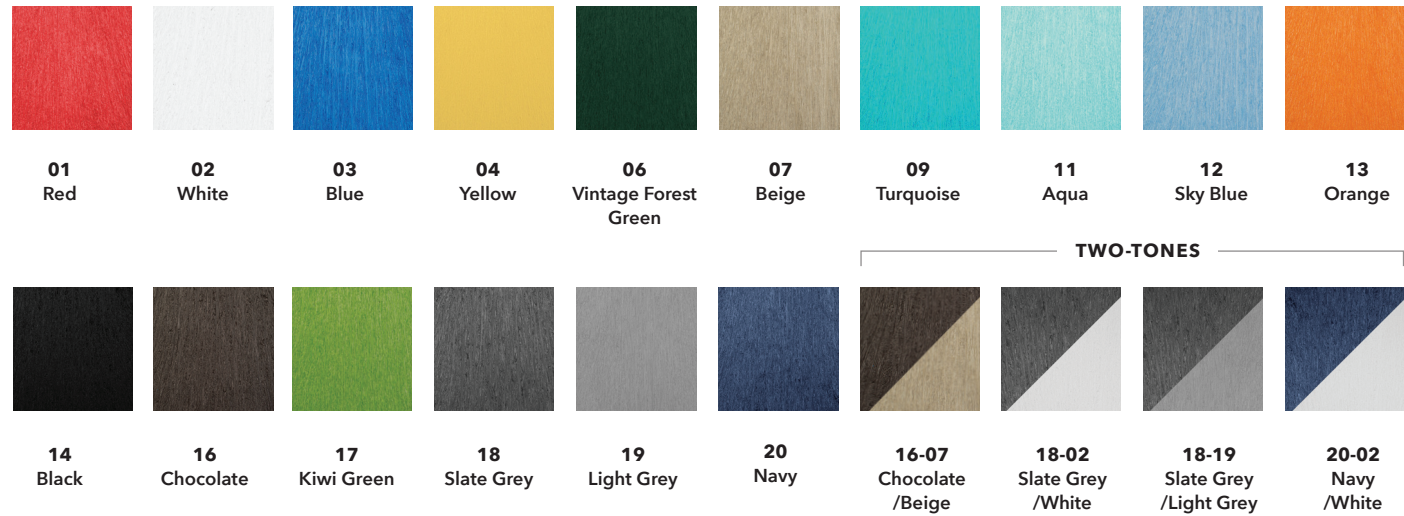

HEADREST PILLOW FABRIC (A20)

DEEP SEATING FABRICS (DSC21, DSC03, DSC24*, DSC05, DSH21)

* DSC24 Sectional Corner Piece is NOT AVAILABLE in Peyton Granite, Milano Char, Direction Linen or Direction Dew.

SEAT CUSHION + LOUNGE PAD FABRICS (SC20, SC21, LP02)