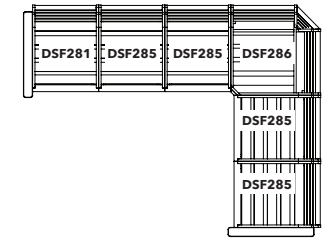

TOFINO COLLECTION

- 1 x DSF281 Arm Chair
- 4 x DSF285 Modular Expansion
- 1 x DSF286 Sectional Corner Piece