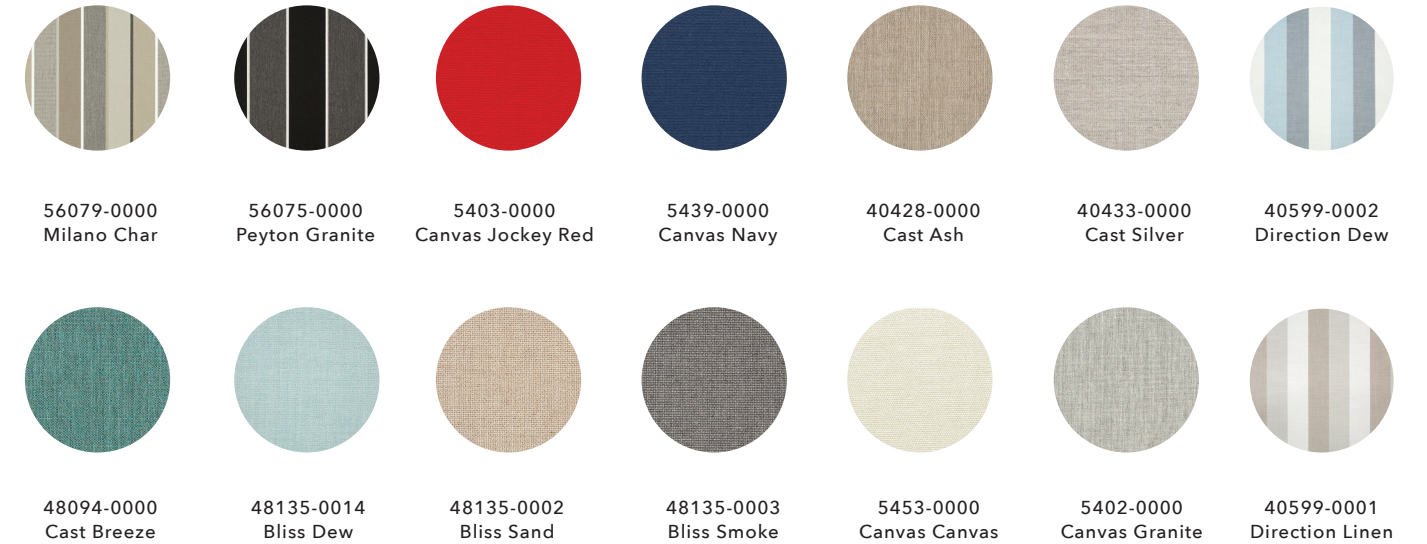

Made-to-order custom cushion program is available upon request; choose from the full catalogue of Sunbrella Fabrics.

DEEP SEATING CUSHIONS

[D x W x H]

NEW

DSH21 High Back Deep Seating Cushion Set
fits Charleston (High Back)

HEADREST PILLOW FABRIC (A20)

DEEP SEATING FABRICS (DSC21, DSC03, DSC24*, DSC05, DSH21)

* DSC24 Sectional Corner Piece is NOT AVAILABLE in Peyton Granite, Milano Char, Direction Linen or Direction Dew.

SEAT CUSHION + LOUNGE PAD FABRICS (SC20, SC21, LP02)