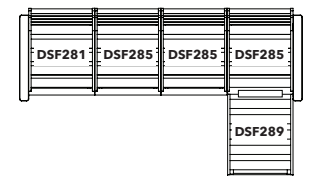

TOFINO COLLECTION

- 1 x DSF281 Arm Chair
- 3 x DSF285 Modular Expansion
- 1 x DSF289 Chaise Extension